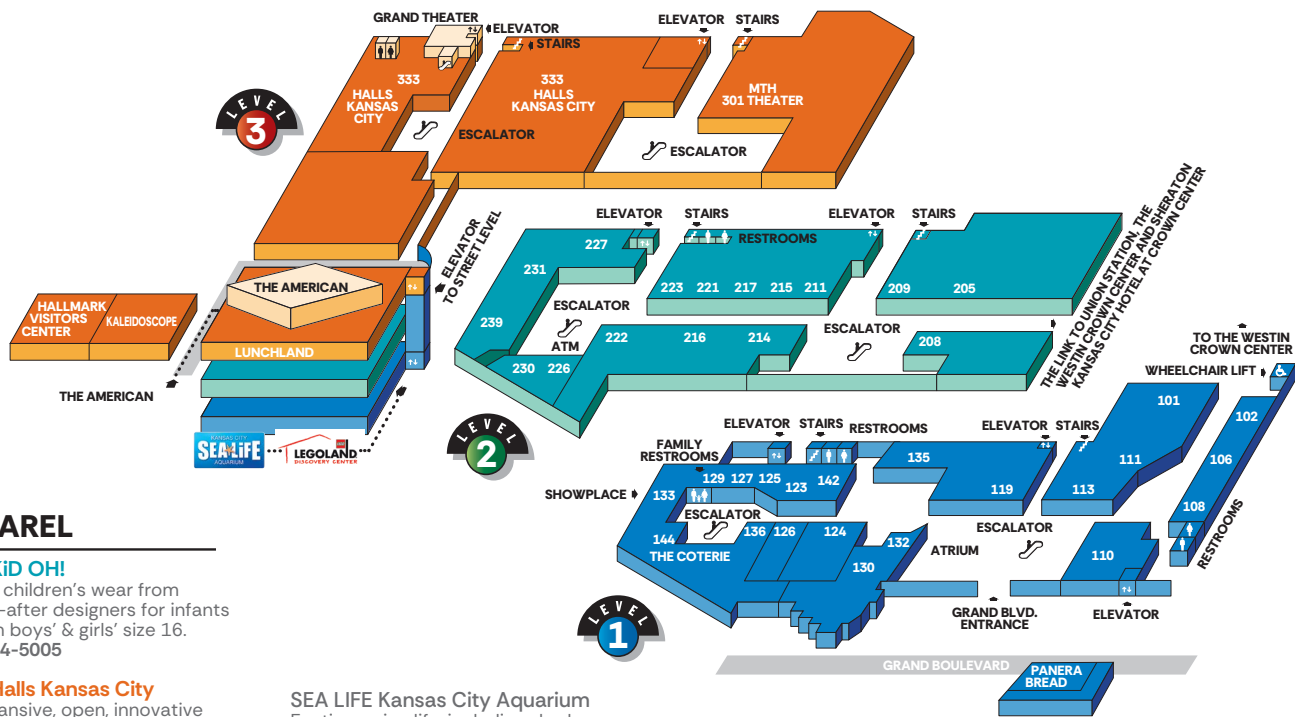

APPAREL

222 KiD OH!

Unique children's wear from sought-after designers for infants through boys' & girls' size 16. 816-274-5005

333 Halls Kansas City

An expansive, open, innovative shopping experience on Level 3 where favorite designers, trendy new brands and fresh new surroundings await shoppers and visitors alike. 816-274-3222

ENTERTAINMENT

144 The Coterie Theatre

Live theatre for families and young adults. 816-474-6552

Grand Theater

Access from Level 3 or south elevator to Level 4 lobby.

Hallmark Visitors Center

Explore more than 100 years of Hallmark's rich history. Free. 816-274-3613

Kaleidoscope

Free, hands-on art studio for children and their families. Scheduled times apply. 816-274-8301

LEGOLAND® Discovery Center

Hands-on attractions, play areas and LEGO® rides for children. 816-471-4386

231 Museum of BBQ

The world's first museum focused on all aspects of barbecue. 816-607-4227

301 Music Theater Heritage

Intimate, concert-style productions of books, musicals and cabaret shows. 816-221-6987

SEA LIFE Kansas City Aquarium

Exotic marine life, including sharks, rays and more. 816-556-3958

133 Showplace

Interactive free children's exhibits throughout the year – plus Destination North Pole. 816-274-8444

FOOD: RESTAURANTS

130 Burnt End BBQ

Award-Winning BBQ, burgers and a bar. Your new home for Kansas City BBQ. 816-601-0444

142 Empanada Madness

South American cuisine specializing in Venezuelan Empanadas, Arepas, Arroz Con Polo, El Pepito and more. 816-786-3709

135 Fritz's Railroad Restaurant

Featuring signature burgers delivered by electric trains. 816-474-4004

214 La Fuente Mexican Street Food

Fast casual Mexican street food. 816-503-6133

One East Urban Bar + Kitchen

Locally crafted beers and spirits paired with Modern American fare. The Westin Kansas City at Crown Center. 816-391-4472

Panera Bread

Freshly baked bread, handcrafted sandwiches, salads, soups and more. 2405 Grand Blvd. 816-221-3800

Spectators

Casual dining experience serving American classics. Sheraton Kansas City Hotel at Crown Center. 816-398-4840

110 SPIN! Pizza

Exceptional artisan food, pizza-friendly wines and family-friendly fun. 816-221-7746

113 Unforked

Fresh and locally sourced seasonal cuisine. 816-283-3675

124 Zaina

Authentic Mediterranean, Middle Eastern and Greek cuisines. 816-842-1800

FOOD: QUICK SERVICE

127 Curry In A Hurry

Authentic Indian Food. 816-216-1144

136 Greek Food, Ltd.

Gyros with pita bread, Greek salads and sweet baklava. 816-469-5158

123 Pak Ling Express

Chinese cuisine – appetizers and entrees. 816-283-3383

Pershing Perk

Coffee, pastries, lunch specials. Monday – Friday. 2460 Pershing, Lobby Level

136 Potatoes and More

Baked potatoes with a variety of toppings. 816-469-5158

132 Starbucks

Your coffee break awaits. 816-226-4555

136 Taste of Philly

Enjoy a Philly sandwich your way – beef, chicken or veggie. Plus burgers, chicken tenders and fries. 816-469-5158